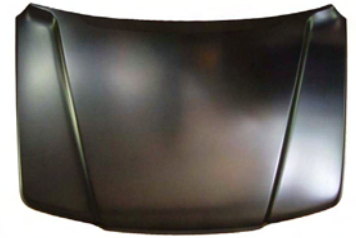

**SUZUKI VITARA/SIDEKICK
'96 ON**

NJJ04

Fender '98

NJJ04-11223/4 L/R W/R.S.L.H. W/MLDG H.

Hood

NJJ04-17200

Front Bumper '96-'98
(2DR)

NJJ04-23000 Mat-Black