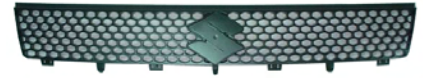

Front Inner Fender

NJB07-19111/2 L/R

Front Bumper

NJB07-23110 Primed W/F.L.H.

Front Bumper
(Sport Type)

NJB07-23210 Primed W/Grille CHRМ,
Bumper Grille CHRМ, Fog Lamp Cover
CHRМ & Tow Bracket

Front Bumper
(Sport Type)

NJB07-23220 Primed W/Grille, Bumper
Grille, Fog Lamp Cover & Tow Bracket

Front Bumper
(Sport Type)

NJB07-23230 Primed

Front Bumper

NJB07-23310 Mat-Black

Rear Bumper

NJB07-24110 Primed W/F.L.H.

Front Bumper Reinforcement-Upper

NJB07-27110

Rear Bumper Reinforcement

NJB07-27120

Front Bumper Reinforcement-Lower

NJB07-27210

Front Bumper Bracket Side

NJB07-28111/2 L/R (Plastic)

Grille

NJB07-32110 Mat-Black

Grille
(Honeycomb) (Sport Type)

NJB07-32210 Primed-Black

Front Bumper Grille-Lower

NJB07-34110 Mat-Black

Front Bumper Grille0-Lower
(Honeycomb) (Sport Type)

NJB07-34210 Primed

Tow Hook Cover