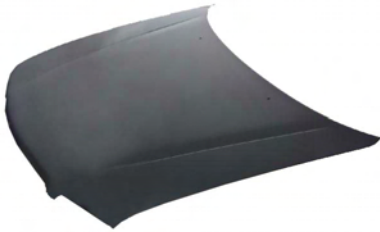

**SUZUKI SWIFT/CULTUS/
ESTEEM/BALENO '95 ON**

NJB03

Fender
(Baleno/USA)

NJB03-11401/2 L/R W/O S.L.H.

Fender
(Baleno)

NJB03-11421/2 L/R W/S.L.H.

Hood '95
(Baleno)

NJB03-17400

Front Inner Fender '95
(Esteem)

NJB03-19111/2 L/R

Front Bumper
(Baleno)

NJB03-23100 Mat-Black W/O S.L.H.
NJB03-23120 Primed W/O S.L.H.

Front Bumper-Upper '97
(Swift)

NJB03-23300 Mat-Black
NJB03-23310 Primed